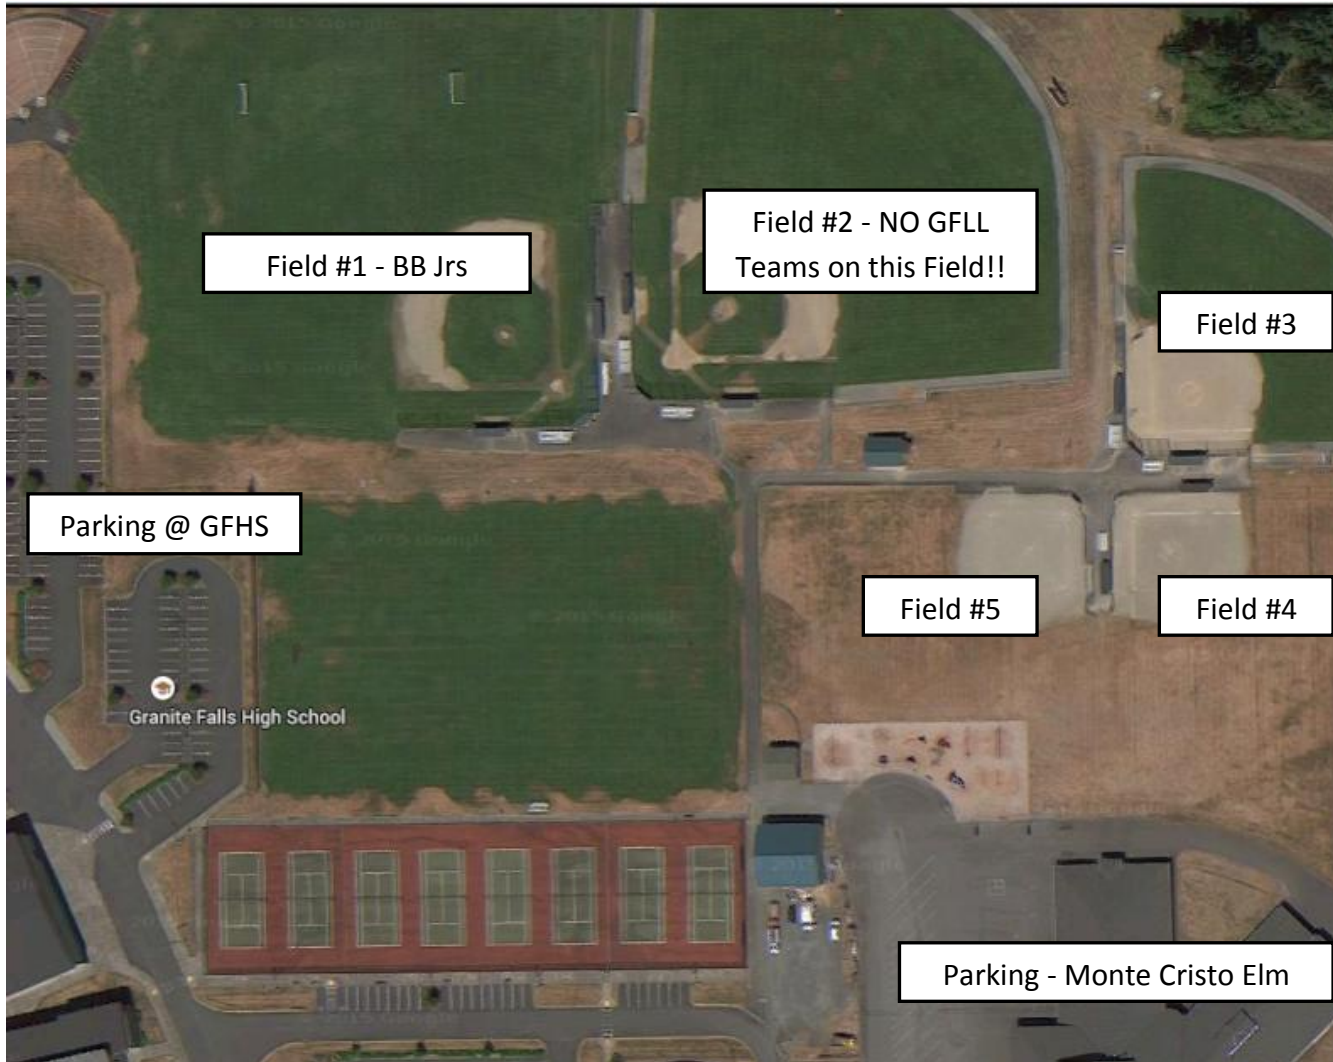

Miller Sports Complex / Monte Cristo Elm & HS Fields

HS - 1401 100th St NW, Granite Falls WA 98252

MCE - 1201 100th St NE, Granite Falls WA 98252