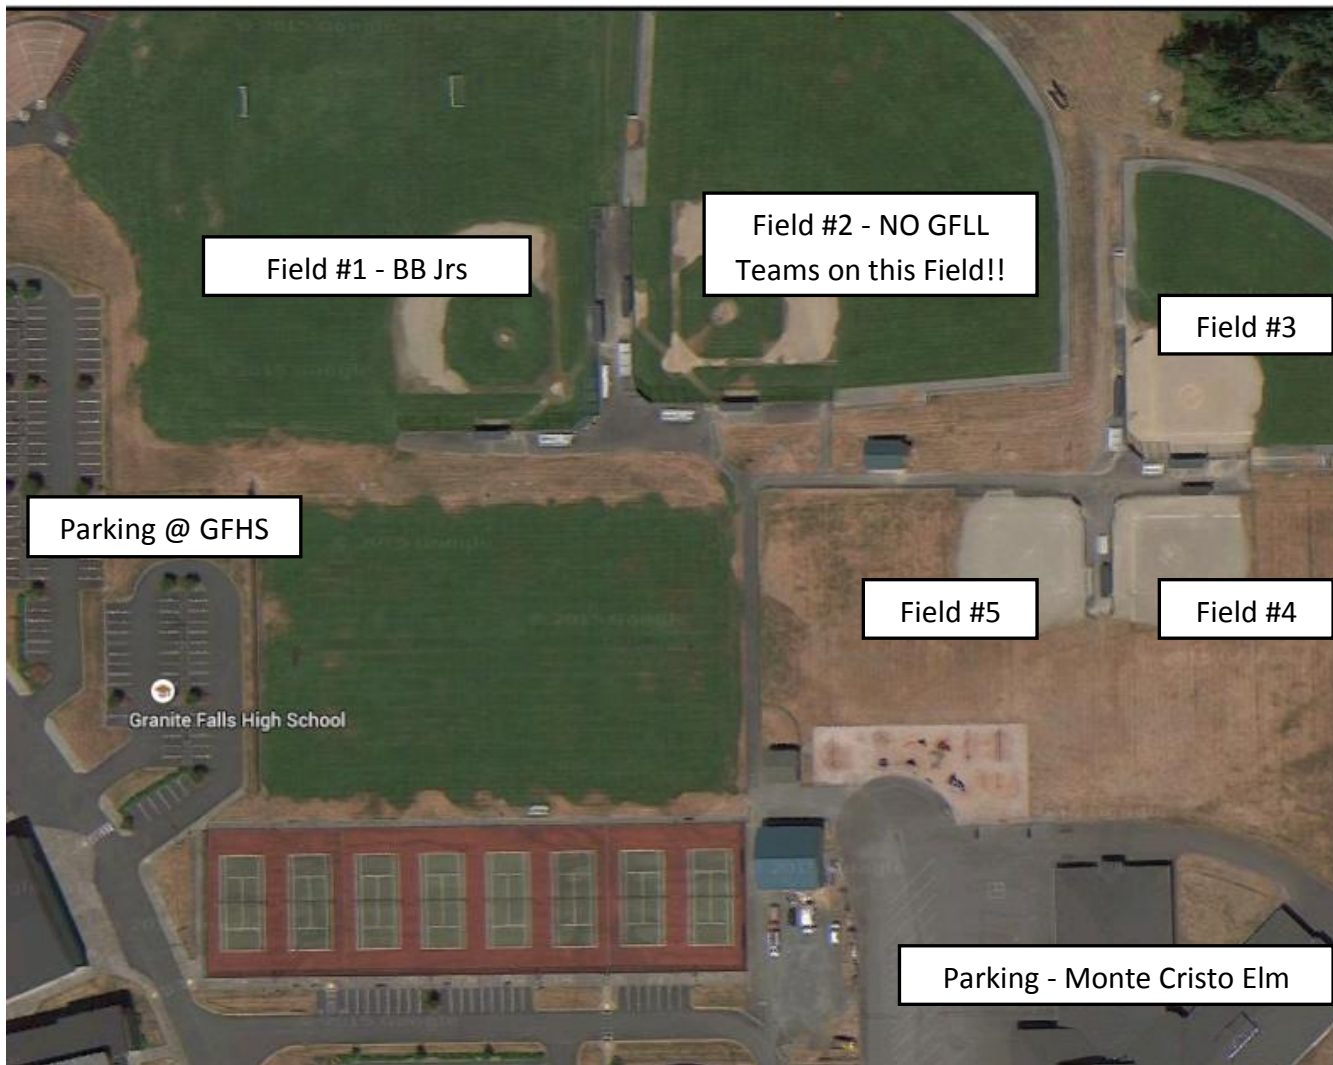

Miller Sports Complex / Monte Cristo Elm & HS Fields

HS - 1401 100th St NW, Granite Falls WA 98252

MCE - 1201 100th St NE, Granite Falls WA 98252